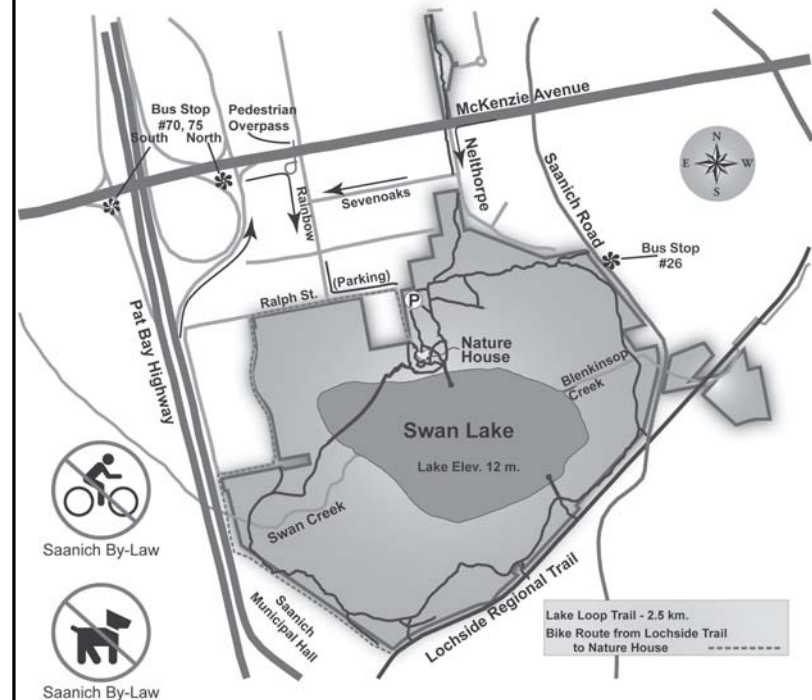

Checklist of the Birds of Swan Lake

Revised January, 2012 Compiled by Chris Saunders

A Checklist of The Birds of Swan Lake Compiled by Chris Saunders

- █ **Common:** easily seen or heard daily
- ▬ **Fairly Common:** usually seen or heard daily
- ▬ **Uncommon:** not expected daily
- - - **Rare:** occurs most years, but few records per year
- Italicized:** species that are not seen every year*
- **Vagrant:** single occurrence or out of season
- **Duration of stay** for a vagrant species
- (#) **Record:** the total number of documented sightings in checklist area of a vagrant (≤10 records)
- * **Breeding:** known or suspected to nest in checklist area (also historically)
- [Int] **Introduced:** introduced species
- [X] **Extirpated:** once a resident, but no longer found in checklist area -- vagrancy may still be possible (recent records shown with vagrant symbol)