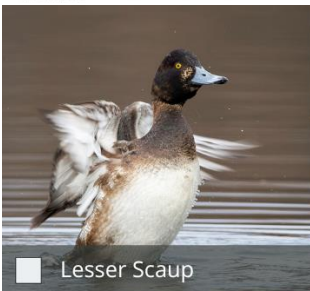

Photo credits: Bruce Tuck

■ Northern Flicker

■ Marsh Wren

■ Red-breasted Nuthatch

■ Red-winged Blackbird

■ Downy Woodpecker

■ American Robin

■ Steller's Jay

■ Golden-crowned Sparrow

■ Anna's Hummingbird

@SwanLakeNature | www.swanlake.bc.ca | 250.479.0211 Registered Charity # 119207157 RR0001

Photo credits: Bruce Tuck

■ Lesser Scaup

■ Double-crested Cormorant

■ Hooded Merganser