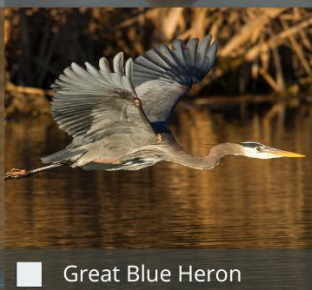

Photo credits: Bruce Tuck

■ Northern Flicker

■ Marsh Wren

■ Red-breasted Nuthatch

■ Red-winged Blackbird

■ Downy Woodpecker

■ American Robin

■ Steller's Jay

■ Pied-billed Grebe

■ Mallard

■ Common Merganser

■ Ring-necked Duck

■ American Coot

■ Great Blue Heron

@SwanLakeNature | www.swanlake.bc.ca | 250.479.0211 Registered Charity # 119207157 RR0001