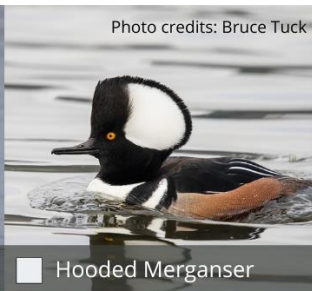

Photo credits: Bruce Tuck

■ Northern Flicker

■ Marsh Wren

■ Red-breasted Nuthatch

■ Red-winged Blackbird

■ Downy Woodpecker

■ American Robin

■ Steller's Jay

■ Golden-crowned Sparrow

■ Anna's Hummingbird

@SwanLakeNature | www.swanlake.bc.ca | 250.479.0211 Registered Charity # 119207157 RR0001

Photo credits: Bruce Tuck

■ Lesser Scaup

■ Double-crested Cormorant

■ Hooded Merganser

■ Pied-billed Grebe

■ Mallard

■ Common Merganser

■ Ring-necked Duck

■ American Coot

■ Great Blue Heron

@SwanLakeNature | www.swanlake.bc.ca | 250.479.0211 Registered Charity # 119207157 RR0001