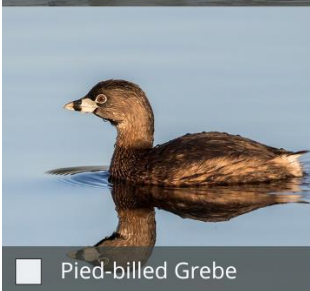

Photo credits: Bruce Tuck

■ Northern Flicker

■ Marsh Wren

■ Red-breasted Nuthatch

■ Red-winged Blackbird

■ Downy Woodpecker

■ American Robin

■ Steller's Jay

■ Golden-crowned Sparrow

■ Anna's Hummingbird

@SwanLakeNature | www.swanlake.bc.ca | 250.479.0211 Registered Charity # 119207157 RR0001

Photo credits: Bruce Tuck

■ Lesser Scaup

■ Double-crested Cormorant

■ Hooded Merganser