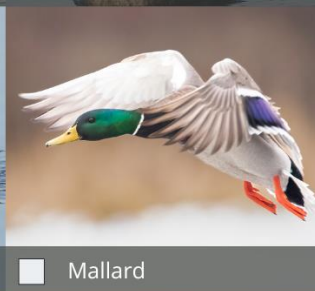

■ Double-crested Cormorant