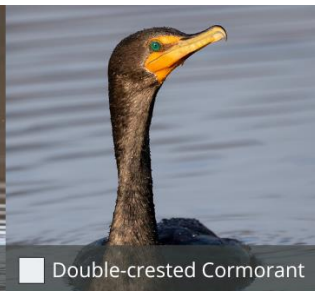

Photo credits: Bruce Tuck

■ Northern Flicker

■ Marsh Wren

■ Red-breasted Nuthatch

■ Red-winged Blackbird

■ Downy Woodpecker

■ American Robin

■ Steller's Jay

■ Golden-crowned Sparrow

■ Anna's Hummingbird

@SwanLakeNature | www.swanlake.bc.ca | 250.479.0211 Registered Charity # 119207157 RR0001

Photo credits: Bruce Tuck

■ Lesser Scaup

■ Double-crested Cormorant

■ Hooded Merganser