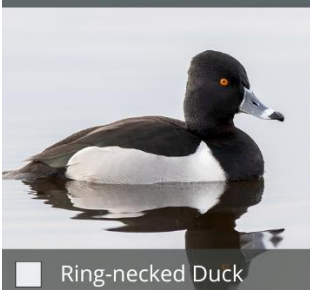

■ Pied-billed Grebe

■ American Coot