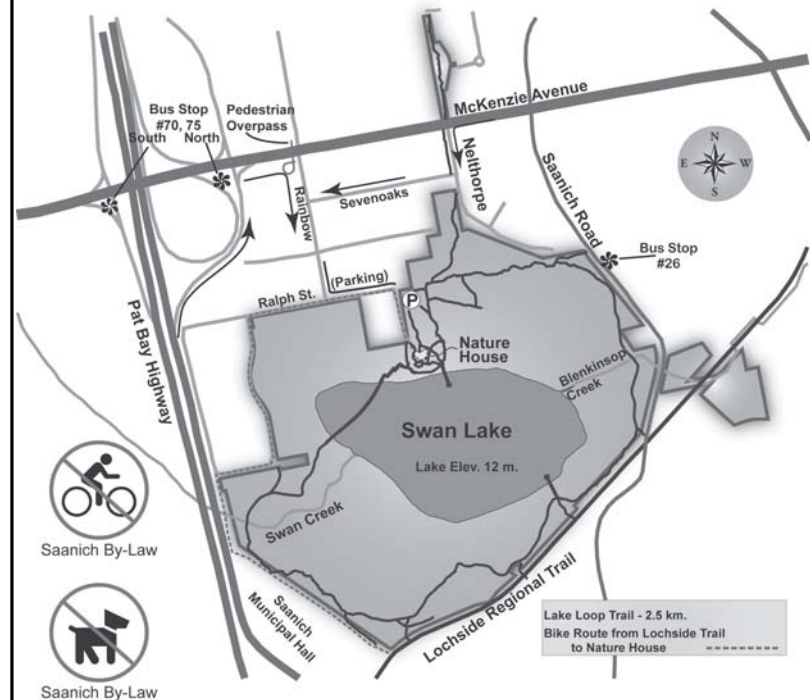

Checklist of the Birds of Swan Lake

Revised January, 2012 Compiled by Chris Saunders

A Checklist of The Birds of Swan Lake Compiled by Chris Saunders

- █ **Common:** easily seen or heard daily
- ▬ **Fairly Common:** usually seen or heard daily
- ▬ **Uncommon:** not expected daily
- **Rare:** occurs most years, but few records per year
- Italicized:** species that are not seen every year*
- **Vagrant:** single occurrence or out of season
- **Duration of stay** for a vagrant species
- (#) **Record:** the total number of documented sightings in checklist area of a vagrant (≤10 records)
- * **Breeding:** known or suspected to nest in checklist area (also historically)
- [Int] **Introduced:** introduced species
- [X] **Extirpated:** once a resident, but no longer found in checklist area -- vagrancy may still be possible (recent records shown with vagrant symbol)