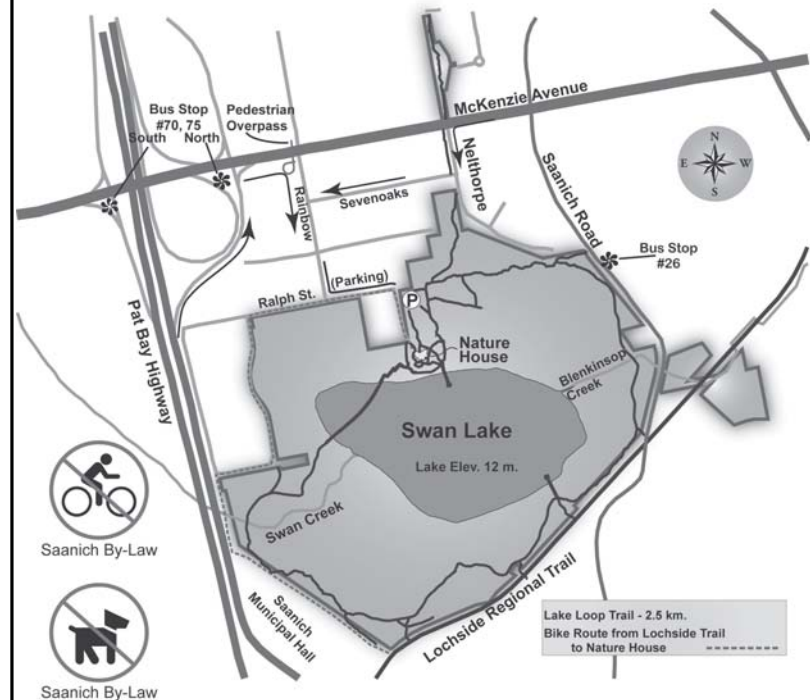

Checklist of the Birds of Swan Lake

Revised January, 2012 Compiled by Chris Saunders

A Checklist of The Birds of Swan Lake Compiled by Chris Saunders

- █** **Common:** easily seen or heard daily
- ▬▬** **Fairly Common:** usually seen or heard daily
- ▬** **Uncommon:** not expected daily
- **Rare:** occurs most years, but few records per year
- Italicized:** species that are not seen every year
- **Vagrant:** single occurrence or out of season
- **Duration of stay** for a vagrant species
- (#) **Record:** the total number of documented sightings in checklist area of a vagrant (≤10 records)
- * **Breeding:** known or suspected to nest in checklist area (also historically)
- [Int] **Introduced:** introduced species
- [X] **Extirpated:** once a resident, but no longer found in checklist area -- vagrancy may still be possible (recent records shown with vagrant symbol)